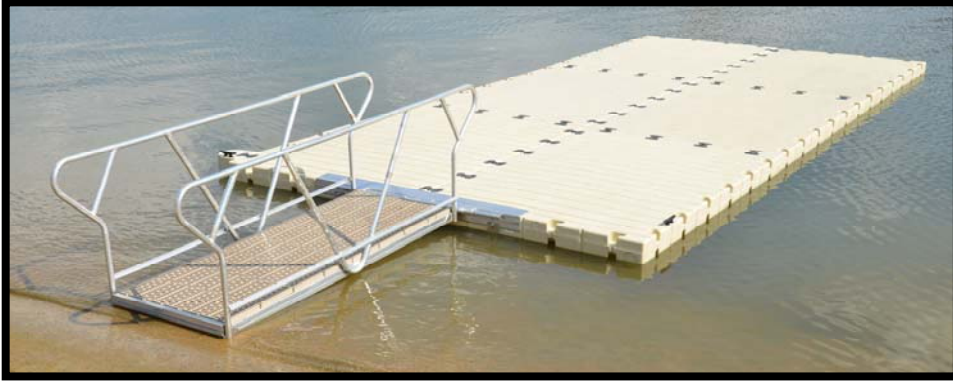

Product Announcement

DOCK SECTION LOWPRO 80"X120"X8"

Shipping Weight- 260 lbs.
Nominal Dimensions- 78" W x 117" L x 7.8" T
63.78 sq. ft.

158010 and 158010-EZGR

EZ Dock Inc.
878 East Highway 60
Monett MO 65708

1-800-654-8168

www.ez-dock.com