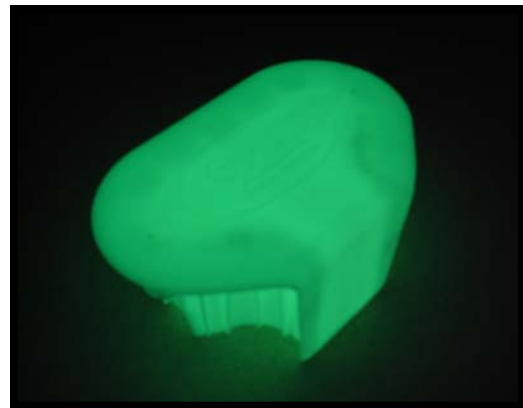

Product Announcement

201030-GID POCKET FILLER W/ RETAINER CLIPS GID Glow-in-the-Dark Green

201030-GID

Features and Benefits

Introducing EZ Dock newest pocket filler that “Glow-in-the-Dark” green. These new pocket fillers are the same as the standard EZ Dock pocket filler but have a strong glow in the dark that will stay glowing till dawn. With a charge time of 15 minutes and a half glow life of 2.5 hours they will provide visibility to any EZ Dock installation.

Now Available.

201030-GID KIT, POCKET FILLER W/ RETAINER CLIPS Glow-in-the-Dark Green

Shipping Weight- 1 lbs

EZ Dock Inc. 878 Highway 60 • Monett, MO 65708 • 888-654-8168 • fax: 417-235-2232 • www.ez-dock.com